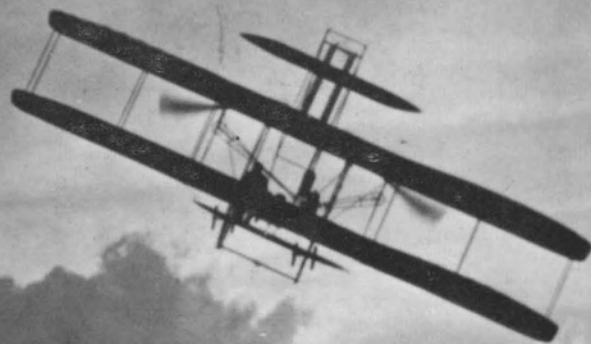

THE NATIONAL STEREOSCOPIC ASSOCIATION

Stereo World

VOL. 5, NO. 5

NOVEMBER - DECEMBER 1978