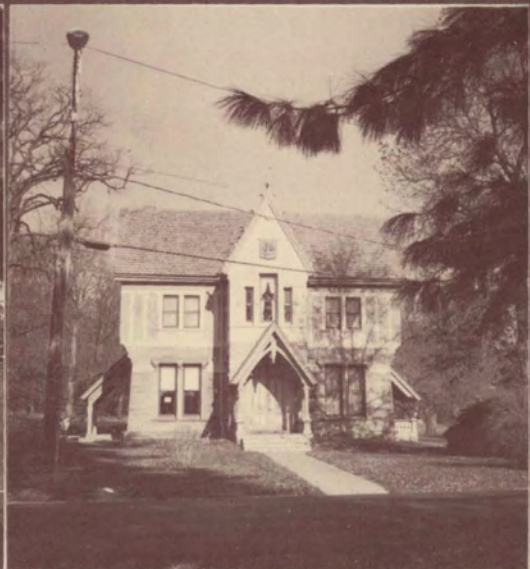

Then and Now

NOW—Stereo by Anthony DiDonato, Nov. 1980.

The THEN & NOW views for this issue are from John Waldmuth (then) and Anthony Di Donato (now). The Subject is the Ohio State Building, constructed for the Ohio exhibit at the 1876 Centennial Exhibition in Philadelphia's Fairmont Park. It is now the only surviving "state" building from the exhibition, and seemed a good choice for this feature since the NSA is headquartered in Ohio.

Do other readers have any THEN & NOW pairs of stereo views? Comic, historical, or scenic subjects are all welcome. Send your pairs with a brief description to THEN & NOW, c/o John Dennis, 4329 E. 64th, Portland, OR 97206.

KEYSTONE VIEW

5Ks

OFFICE AND STUDIOS

MADE IN U.S.A.

DAVENPORT, IOWA

KEYSTONE VIEW

5Ks

OFFICE AND STUDIOS