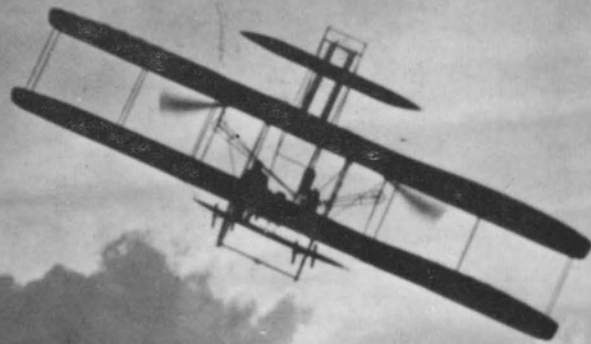

THE NATIONAL STEREOSCOPIC ASSOCIATION

Stereo World

VOL. 5, NO. 5

NOVEMBER - DECEMBER 1978